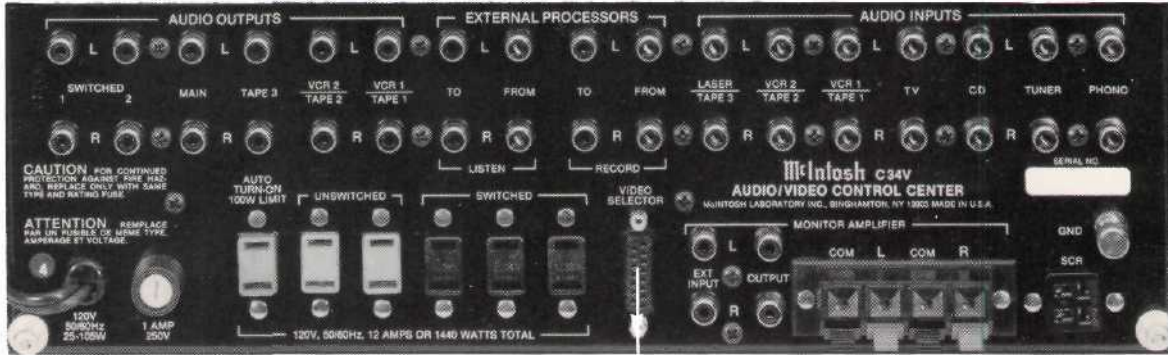

MVS-1 VIDEO SELECTOR

The McIntosh VIDEO SELECTOR, MVS-1, is designed to enable the McIntosh electronic units equipped with the proper connections to control video programs as well as audio. The MVS-1 connects to the computer-type connector on the rear panel, Example:

INTERCONNECTING CONTROL CABLE